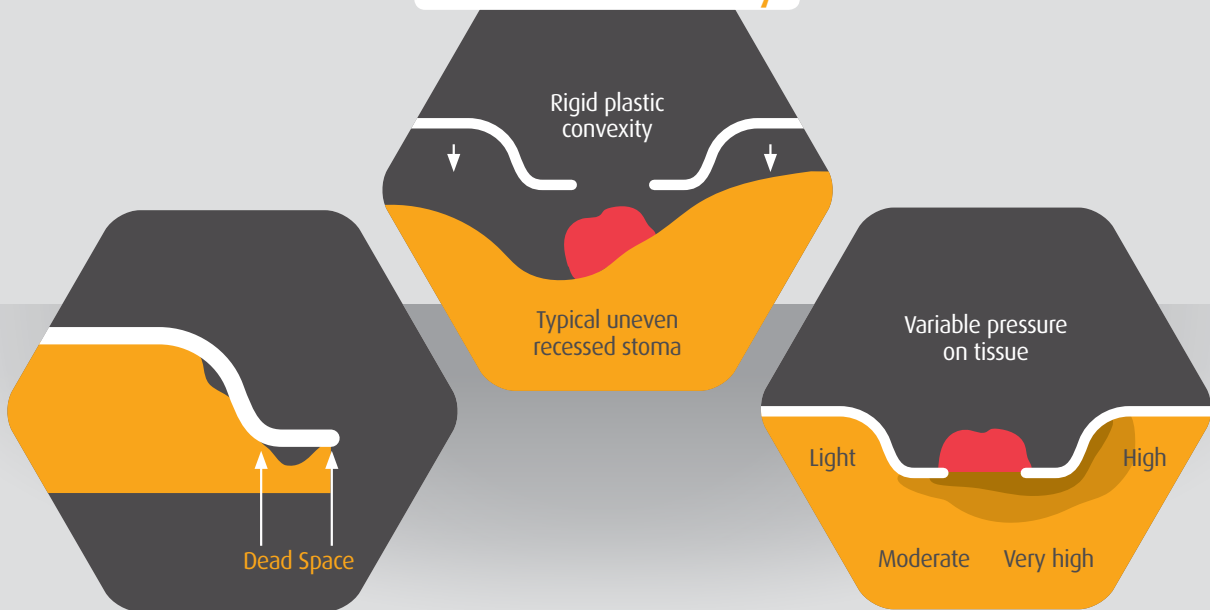

# How Aurum<sup>®</sup> Convex Works

The  
kind  
Convex

As Aurum<sup>®</sup> Convex conforms to shape at body temperature, a kind and secure seal is formed around the stoma.

The gentle progressive pressure to the base fills the dead space around the stoma, reducing the chance of leakage occurring behind the flange.

## Traditional Convexity

## Aurum<sup>®</sup> Convexity