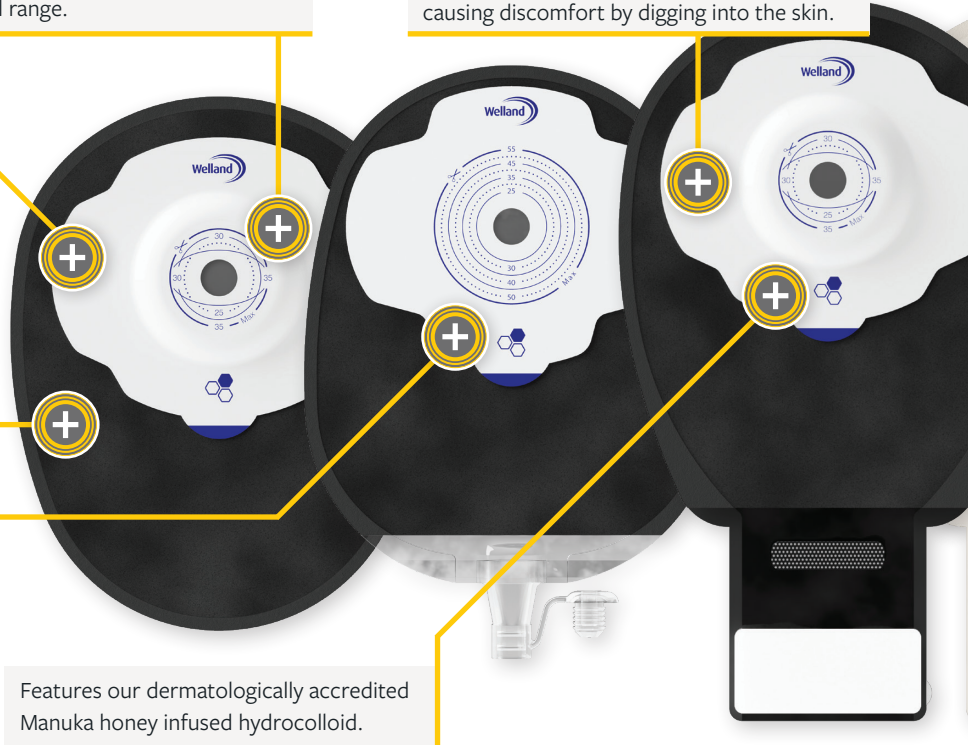

There's more than one Plus

Aurum® Plus Soft Convex is ideal for those with a dip or moat around their stoma, or where the stoma is flush, recessed or retracted and needs help to protrude.

6mm convexity depth across the full range.

The soft belt loops on Aurum® Plus Soft Convex which are hidden behind the flange, increase tension for added security without causing discomfort by digging into the skin.

Available in a choice of colours: black and sand, to suit individual preferences, activities and lifestyle choices.

Thicker hydrocolloid on urostomy products have a much higher absorption capacity, reducing maceration and moisture associated skin damage (MASD).

Features our dermatologically accredited Manuka honey infused hydrocolloid.