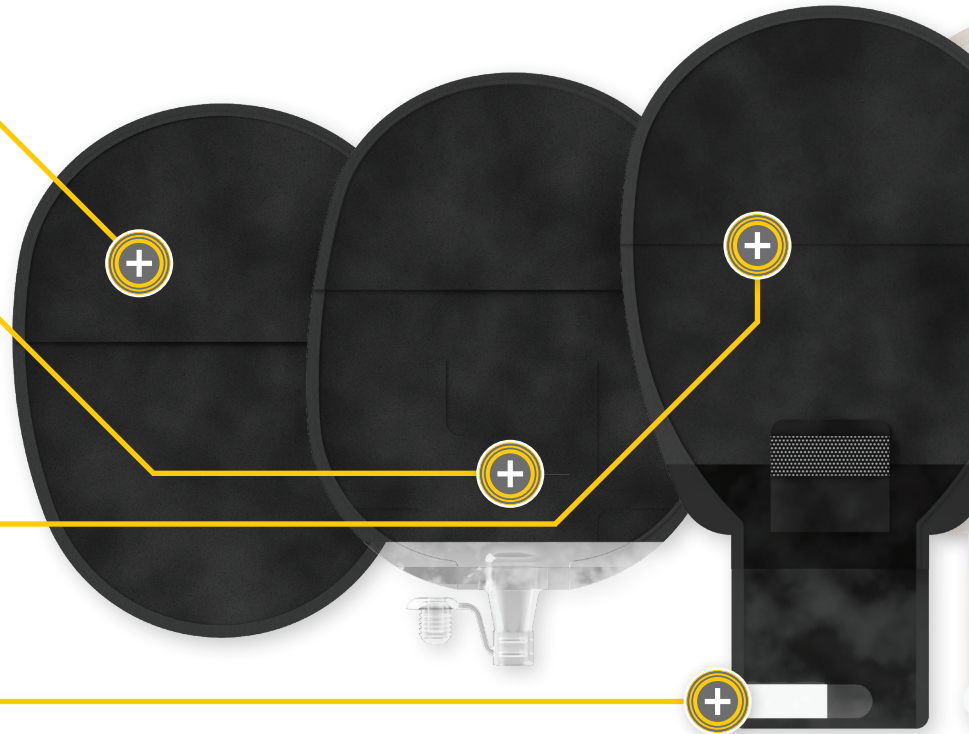

The plus shaped flange is purposefully designed to reduce the risk of leak channels forming.

To address common leak-prone areas between the 3 o'clock and 9 o'clock positions, our wide flange offers optimal adhesion for those vulnerable areas prone to leakage ensuring a secure fit across the problematic midline bend of the abdomen.

Available in a 13mm starter hole and a wide variety of pre-cuts.

Available in closed, drainable and urostomy in a wide range of bag sizes to suit a variety of body profiles.

*Closed and drainable bags only

The split back cover allows you to visually confirm the bag is positioned well and monitor the stoma and output, enhancing confidence in daily stoma care routines.

Emptying the drainable bag is easy with the large, easy to use pull tab.